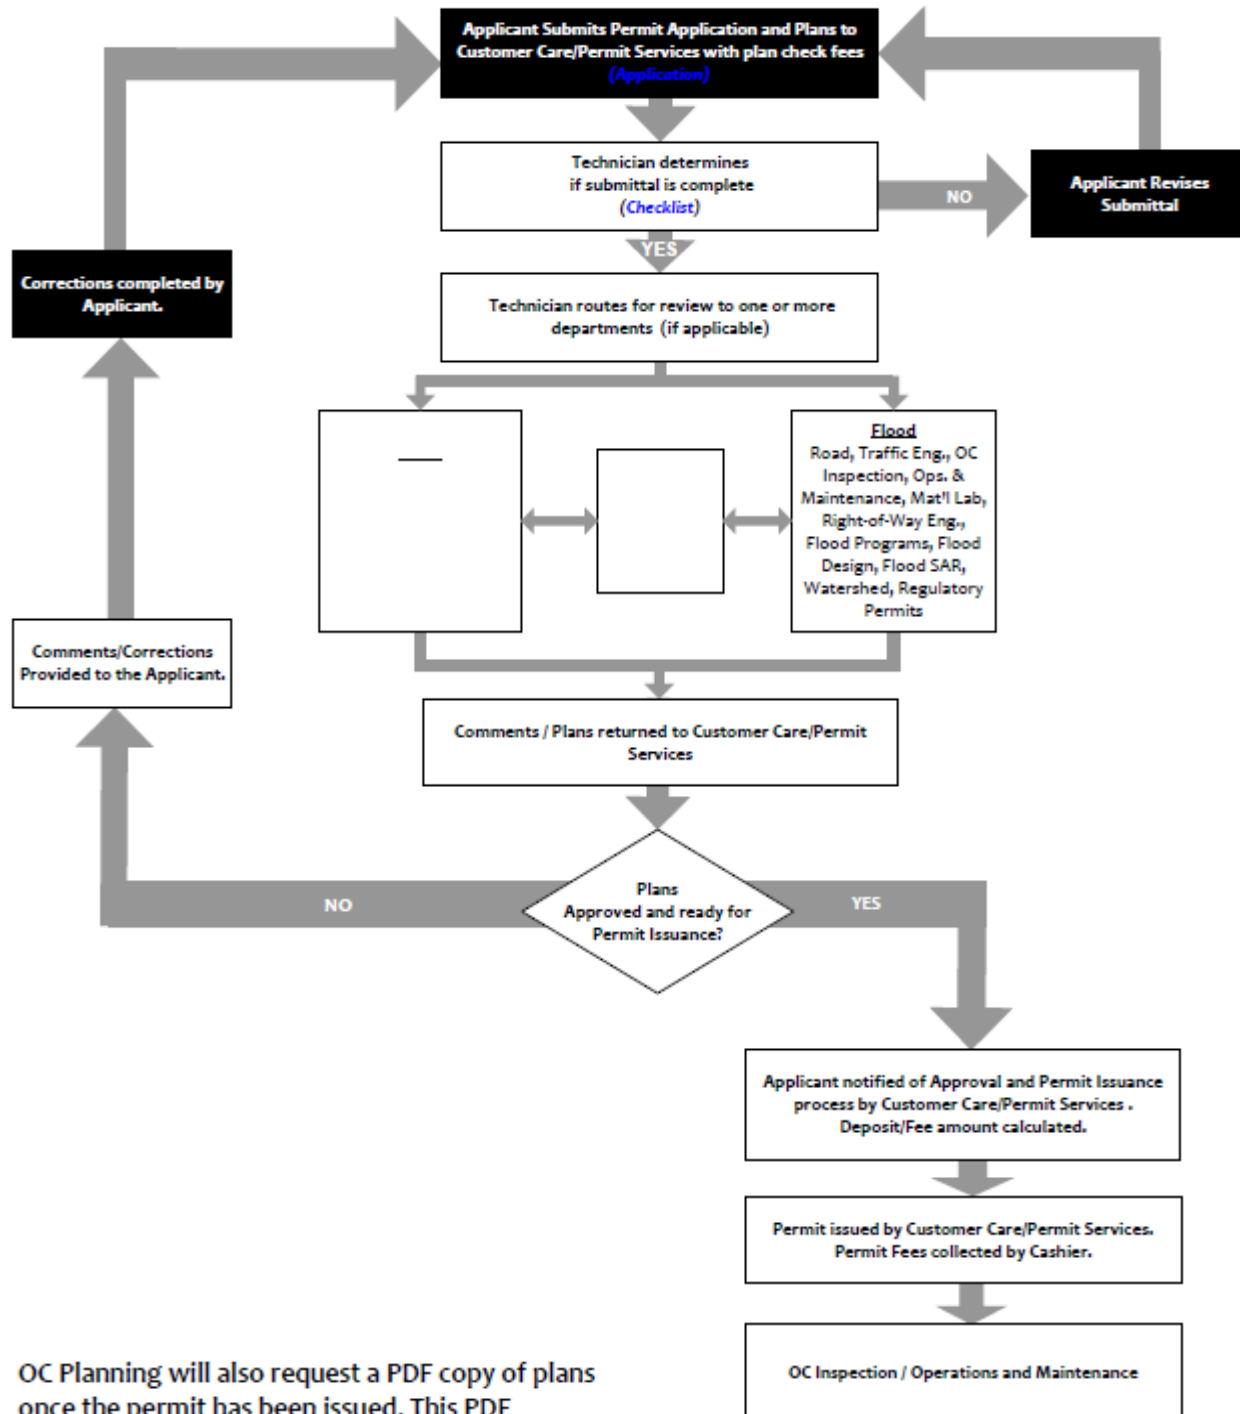

Construction, Encroachment, Utility or Temporary Permits on Public Property

OC Planning will also request a PDF copy of plans once the permit has been issued. This PDF document can be submitted on CD, DVD or Memory Stick.