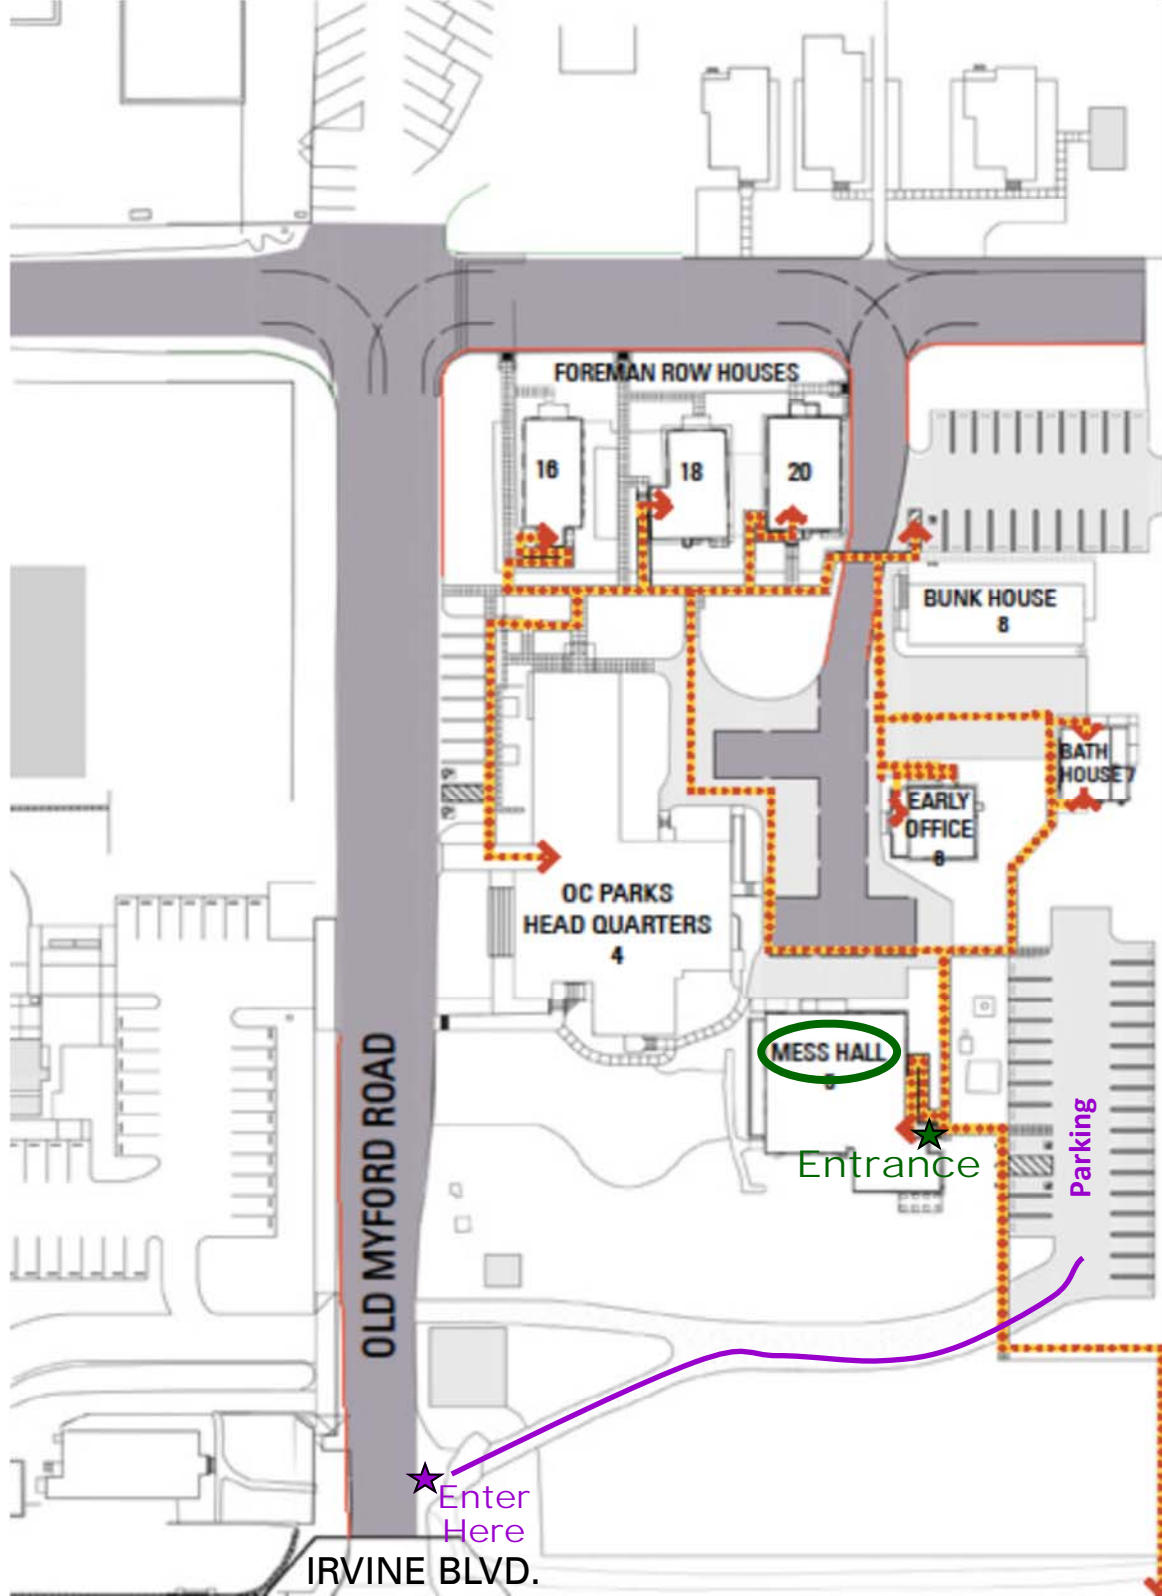

FIRE LANE ACCESS & CAMPUS PLAN ADA ACCESS ROUTES

-  FIRE LANE ACCESS
-  ADA ACCESSIBLE ROUTE
-  DRIVEWAY

Mess Hall

OC PARKS
IRVINE RANCH HISTORIC PARK
13042 OLD MYFORD ROAD
IRVINE CA 92602-2304