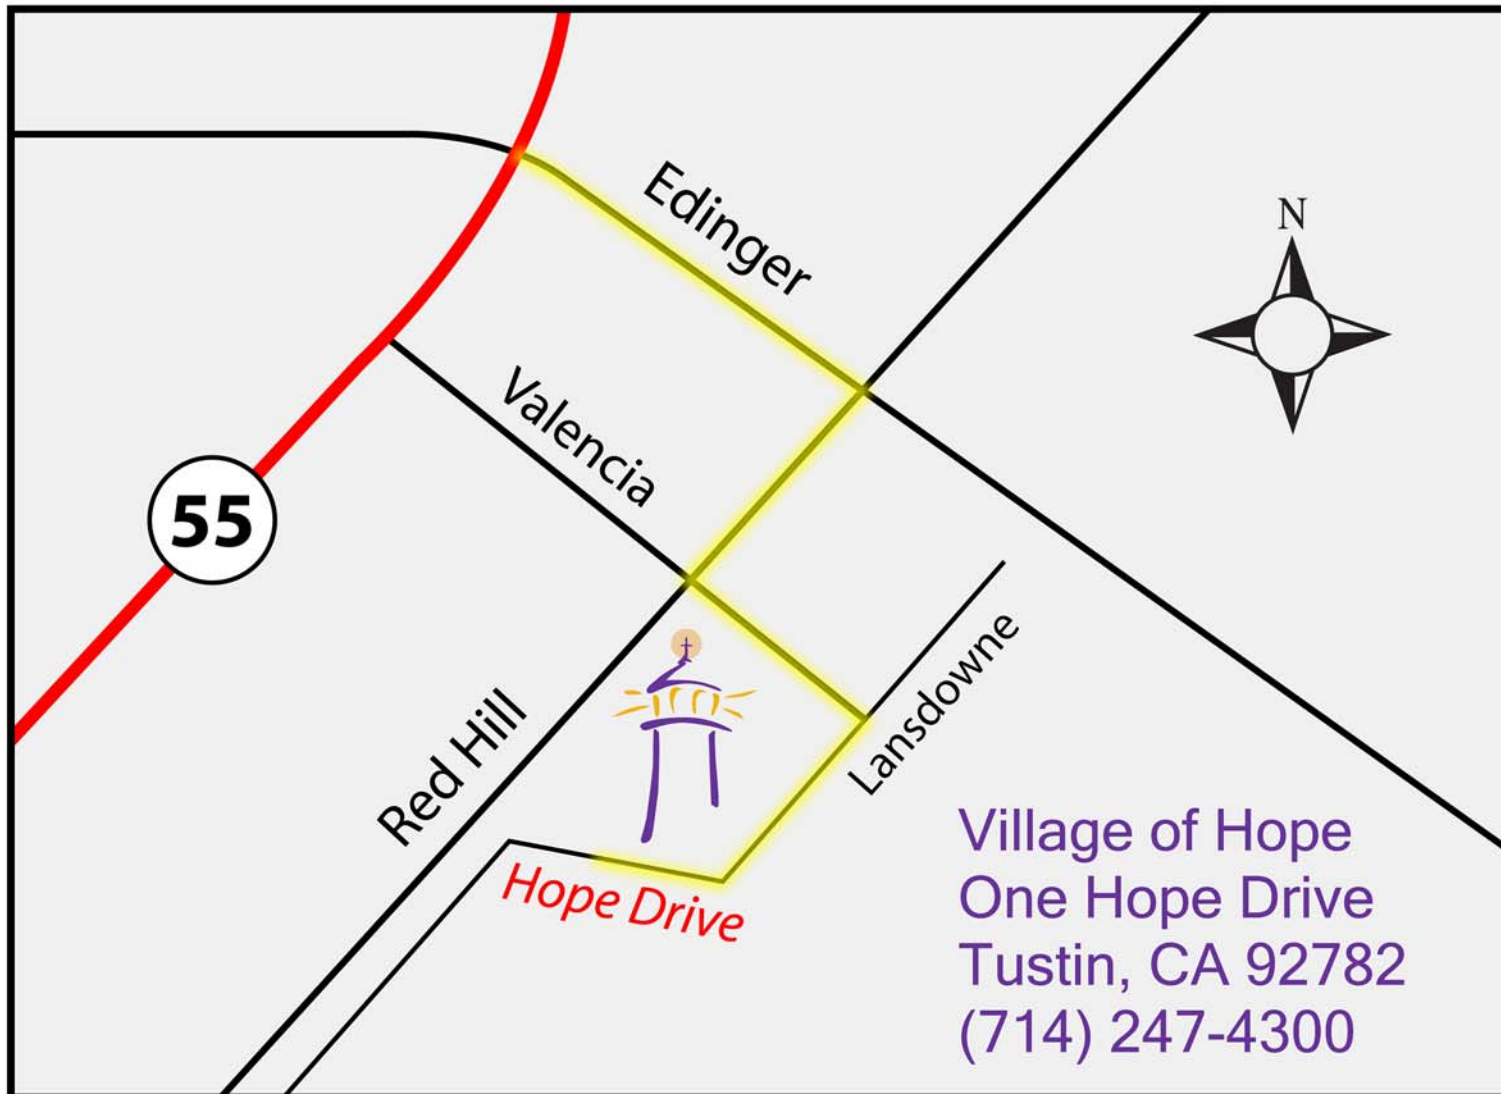

Map to the Village of Hope

One Hope Drive, Tustin, CA 92782

Directions:

Take the 55 freeway to Edinger and turn east. Go to Red Hill and turn right. Go to Valencia and turn left. Go to Lansdowne and turn right. Follow Lansdowne to One Hope Drive.